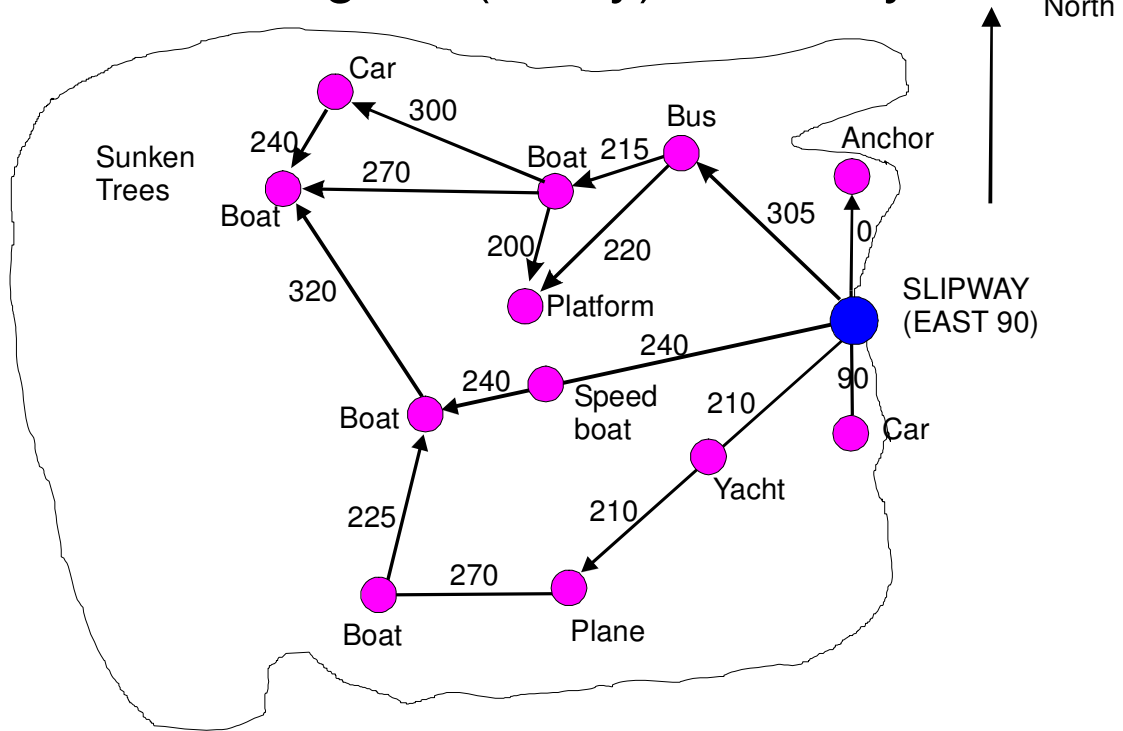

Blue Lagoon (Bluey) Bletchley

Blue Lagoon Bletchley

Water Eaton Industrial Estate,
Barton Road (off Drayton Road)
Bletchley
Milton Keynes

MK2 3HU

Return Bearings:

Out	Back
90	270
0	360
210	30
240	60
305	125